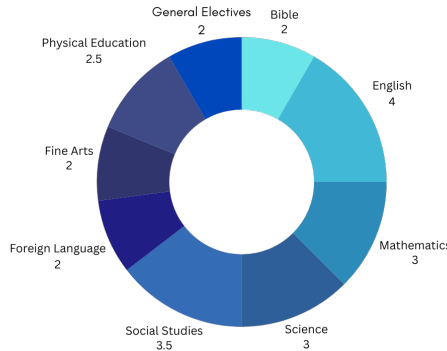

BELLEVUE CHRISTIAN SCHOOL

CEEB Code: 480065

Scholarship, Relationship, Discipleship

2023-2024

1000 / 325
TOTAL ENROLLMENT HIGH SCHOOL

48% MALE **52%** FEMALE

57
ZIP CODES

31
INTERNATIONAL STUDENTS

150
CHURCHES

1:4 STUDENTS IDENTIFY AS A MINORITY

15% OF FAMILIES RECEIVE TUITION ASSISTANCE

+$1.5 MILLION IN ASSISTANCE AWARDED ANNUALLY

3 FULL-TIME COUNSELORS ON THE CLYDE HILL CAMPUS

101 K-12 STUDENTS ENROLLED IN STUDENT ACADEMIC SERVICES (SAS)

GRADUATION REQUIREMENTS

1 credit = 1 year

Students who attend Bellevue Christian all four years of high school must accumulate a minimum of 24 credits.

14 AP COURSES OFFERED

Calculus AB, Calculus BC, Physics I, Physics II, Biology, Statistics, Computer Programming, Spanish Language, English Composition, U.S. History, World History, and Studio Art. Accelerated math programs are offered in Junior High.

277 AP tests taken in the 2022-2023 school year

CONCURRENT COLLEGE CREDIT

Concurrent college credit is offered through our partnerships with Northwest and Nazarene Universities.

TEACHING FOR TRANSFORMATION

TFT is the framework for teaching and learning that connects our academic exploration to a Biblical worldview.

TEACHER QUALITY

72% of our high school teachers hold Master's Degrees or higher.

ACCREDITATIONS

Bellevue Christian School is approved by the State of Washington and accredited by Christian Schools International and the Northwest Association of Accredited Schools (NAAS).

THE WASHINGTON STATE BOARD OF EDUCATION

THE THEATRE DEPARTMENT HOSTS 4 MAJOR PRODUCTIONS, PLUS 12+ PERFORMANCES ANNUALLY

62% STUDENTS PARTICIPATING IN ATHLETICS
15 HIGH SCHOOL SPORTS TEAMS

THE MUSIC DEPARTMENT HAS 149 STUDENTS IN CHOIR, AND 127 STUDENTS IN BAND AND ORCHESTRA

DISCIPLESHIP FOCUS STUDENT CHAPELS ARE HOSTED EVERY WEEK, AND YOUNG LIFE IS ACTIVE ON OUR CAMPUS